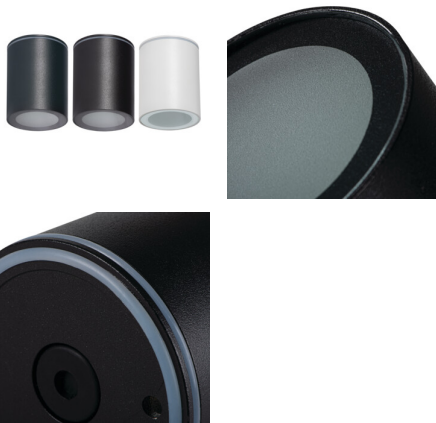

33361 AQILO IP65 DSO-B

Ceiling-mounted spotlight fitting

5905339333612

IP
65

KANLUX AQILO represents our first surface-mounted luminaire with an IP65 rating. It is characterised by simple design and available in three colours: white, black and graphite. The high tightness is intended for rooms where lamps are exposed to increased humidity and the risk of flooding with water, e.g. bathrooms and kitchens as well as external areas of the house, such as terraces, balconies or covered entrances. Choose your own light source to match the Kanlux AQILO lamps.

GENERAL DATA:

Colour: black

Place of assembly: ceiling mounted

Place of application: Indoors and outdoors

Minimum distance from the illuminated object: 0,5m

Height [mm]: 90

Diameter [mm]: 70

TECHNICAL DATA: