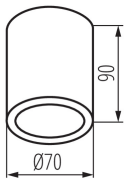

Ceiling-mounted spotlight fitting